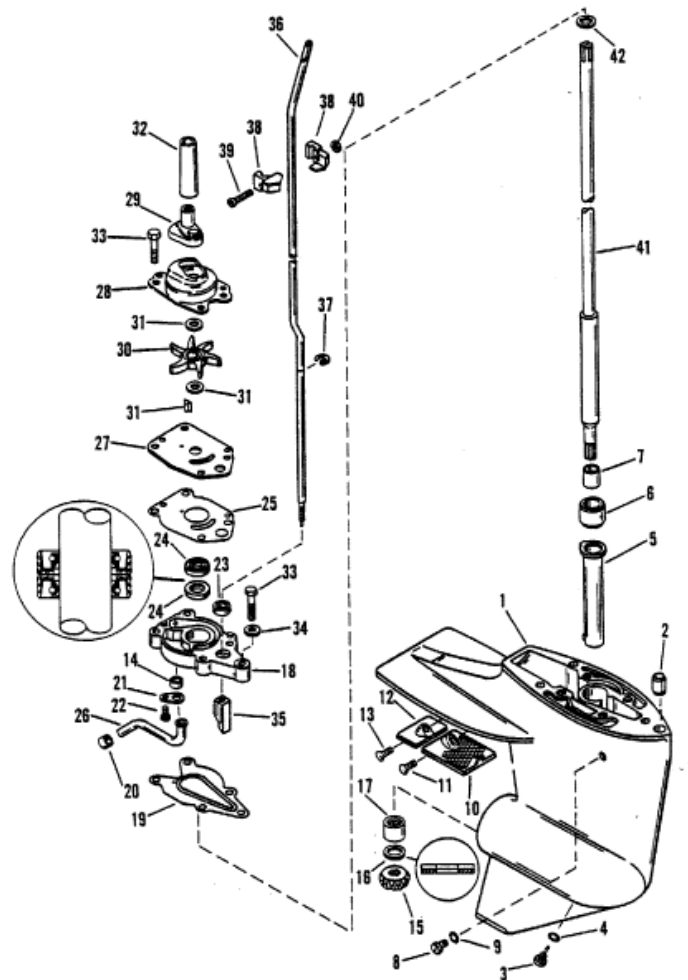

Parts List

Ref	Class	Part	Description	Qty	Comment	Footnote
		1666	8833A13	GEAR HOUSING, COMPLETE (SH)	1	
		1666	8833A15	GEAR HOUSING, COMPLETE (LO)	1	
		1666	8833A14	GEAR HOUSING, COMPLETE (SH)	1	
		1666	8833A16	GEAR HOUSING, COMPLETE (LO)	1	
1	1666	8833A17	GEAR HOUSING (BLACK)	1		
1	1666	8833A18	GEAR HOUSING (GRAY)	1		
2	23	12009	BRUSHING, GEAR HOUSING	1		
3	10	14834A 1	DRAIN SCREW	1		
4	25	805726	O-RING	1		2,17,18
5		822244A 1	SLEEVE ASSEMBLY	1		
6	23	823944	SLEEVE	1		
7	23	823943	BUSHING	1		
8	10	28634A 1	SCREW ASSEMBLY	1		
9	25	805726	O-RING	1		2,17,18
10	35	42199 1	SCREEN	1		
11	10	13954	SCREW	2		
12		42121A 2	ANODE ASSEMBLY	1		
13	10	13954	SCREW	1		
14	26	42133	SEAL	1		2,17
15	43	821925 1	PINION GEAR	1		
16	12	41369	WASHER, THRUST	1		
17	31	22756	BEARING	1		
18	46	42040A 5	WATER PUMP BASE	1		2,18
19	27	19204 2	GASKET	1		2,17,18
20	26	33613	SEAL	1		2,17,18
21		42375	RETAINER	1		18
22	10	48408	SCREW	1		18
23	25	822236	QUAD RING	1		17,18
24	26	41365	OIL SEAL	2		17,18
25	27	19202	GASKET	1		2,17,18
26	32	42185A 1	WATER TUBE	1		
27		42200	FACE PLATE	1		18
28	46	42089A 2	COVER ASSEMBLY	1		18
29	26	42102 1	SEAL	1		2,17,18
30	47	42038 2	IMPELLER	1		18
31	28	42376A 2	KEY ASSEMBLY	1		18
32		44467	GUIDE	1		
33	10	40003 31	SCREW, WATER PUMP	5		
34	12	29245	WASHER	1		
35		42039	CAM, SHIFT	1		
36		42145	SHIFT SHAFT (SHORT)	1		